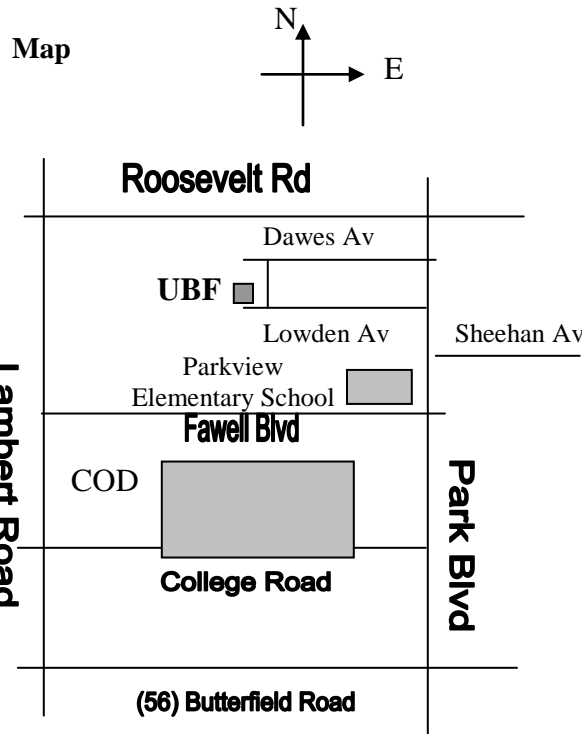

*[Friday Testimony Meeting 6:30 p.m.
***Sunday Worship service 11a.m.]**
at the location below

Address

UBF COD BIBLE HOUSE
556 Lowden Ave.
Glen Ellyn, IL 60137
Tel: 630-545-9743
(<http://www.dupage-ubf.org>)